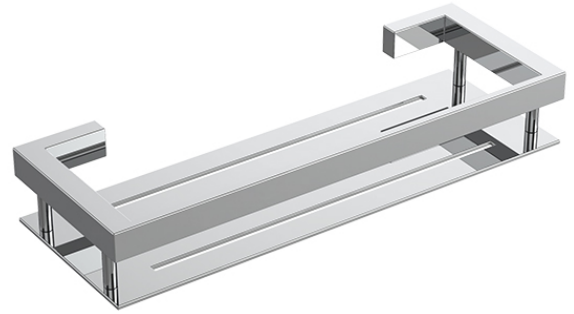

neelnox

LET
THERE
BE **DESIGN.**

FEATURES

- Premium 304 Grade Stainless Steel
- Solid Mount Construction
- Concealed Installation Hardware
- State of the art wall anchors included for installation on Dry wall or Tile.

Y | S H E L F

SERIES 530

Model	Product	Finishes
Y-531-P	12" Shelf	17 Finishes Available

FINISHES	Polished (-P)	Brushed Bronze (-BBRZ)	Light Beige (-LTBGE)
	Brushed (-B)	Antique Brass (-ABRS)	Grey (-GRAY)
	Brushed Gold (-BGLD)	Antique Copper (-ACOP)	Beige (-BEIGE)
	Matte Black (-BLK)	Matte White (-WHT)	Polished Gold (-PGLD)
	Oil Rubbed Bronze (-ORB)	Brushed Black (-BRBLK)	Polished Rose Gold (-PRGD)
	Brushed Brass (-BBRS)	Brushed Rose Gold (-BRGD)	